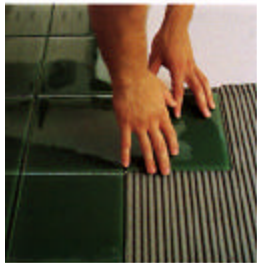

**Easy to install,
simple to maintain.**

By observing conventional ceramic tile setting methods, Villi® glas can be installed easily and quickly, ensuring a beautiful surface that will last for a lifetime.

Multi-color **MOSAIC**
AVAILABLE IN 1" X 1" • 2" X 2" • (4" X 12" NET)